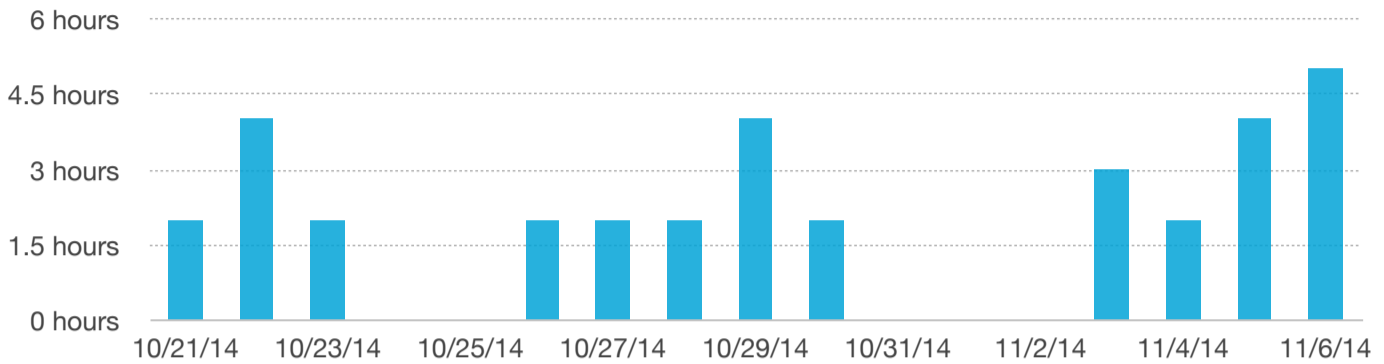

Animation 3 LogBook

Freddy Bauer

PoseBook

Due: 9/4/14

TIME TABLE

AVERAGE TIME PER DAY

1 hour

TOTAL TIME

21 hours

PoseBook

DATE	TIME START	TIME END	HOURS
10/3/14	11am	1pm	2 hours
10/4/14	3pm	5pm	2 hours
10/5/14	4pm	5pm	1 hour
10/6/14			0 hours
10/7/14			0 hours
10/8/14			0 hours
10/9/14			0 hours
10/10/14	12pm	1pm	1 hour
10/11/14	2pm	4pm	2 hours
10/12/14	3pm	5pm	2 hours
10/13/14			0 hours
10/14/14			0 hours
10/15/14			0 hours
10/16/14			0 hours
10/17/14	11am	12pm	1 hour
10/18/14	1pm	4pm	3 hours
10/19/14	12pm	1pm	1 hour
10/20/14			0 hours
10/21/14	10am	12pm	2 hours
10/22/14	11am	1pm	2 hours
10/23/14	12am	2am	2 hours

Animation 3 LogBook

Freddy Bauer

Pase

Due: 11/6/14

TIME TABLE

AVERAGE TIME PER DAY

2 hours

TOTAL TIME

34 hours

Pase

DATE	TIME START	TIME END	HOURS
10/21/14	12pm	2pm	2 hours
10/22/14	8pm	12am	4 hours
10/23/14	12pm	2pm	2 hours
10/24/14			0 hours
10/25/14			0 hours
10/26/14			2 hours
10/27/14	2pm	4pm	2 hours
10/28/14	12pm	2pm	2 hours
10/29/14	8pm	12am	4 hours
10/30/14	12pm	2pm	2 hours
10/31/14			0 hours
11/1/14			0 hours
11/2/14			0 hours
11/3/14	5pm	8pm	3 hours
11/4/14	12pm	2pm	2 hours
11/5/14	8pm	12am	4 hours
11/6/14	12am	5am	5 hours