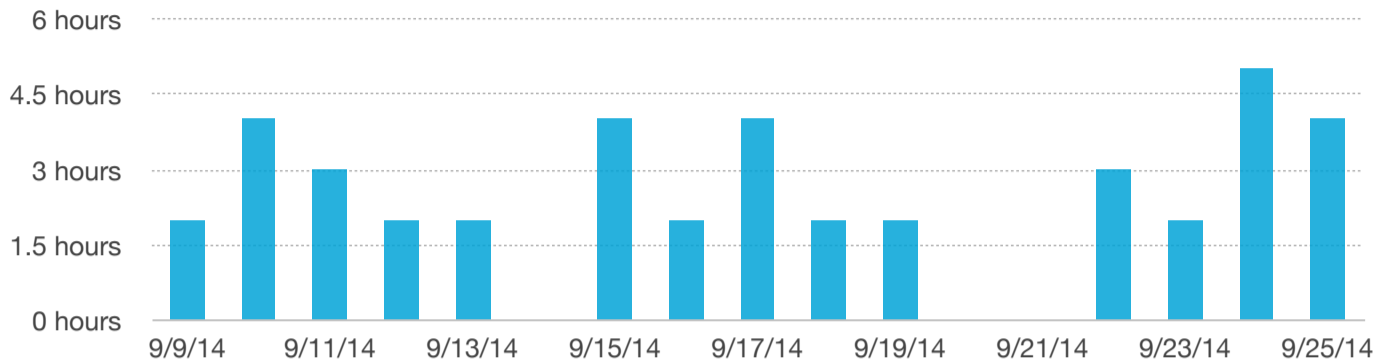

19 hours

Three Bouncing Balls

DATE	TIME START	TIME END	HOURS
8/28/14	12pm	2pm	2 hours
8/29/14	8pm	12am	4 hours
8/30/14	7pm	10pm	3 hours
8/31/14			0 hours
9/1/14	3pm	5pm	2 hours
9/2/14	12pm	2pm	2 hours
9/3/14	6pm	12am	6 hours

Animation 3 LogBook

Freddy Bauer

Walk Cycle

Due: 9/25/14

TIME TABLE

AVERAGE TIME PER DAY

2 hours

TOTAL TIME