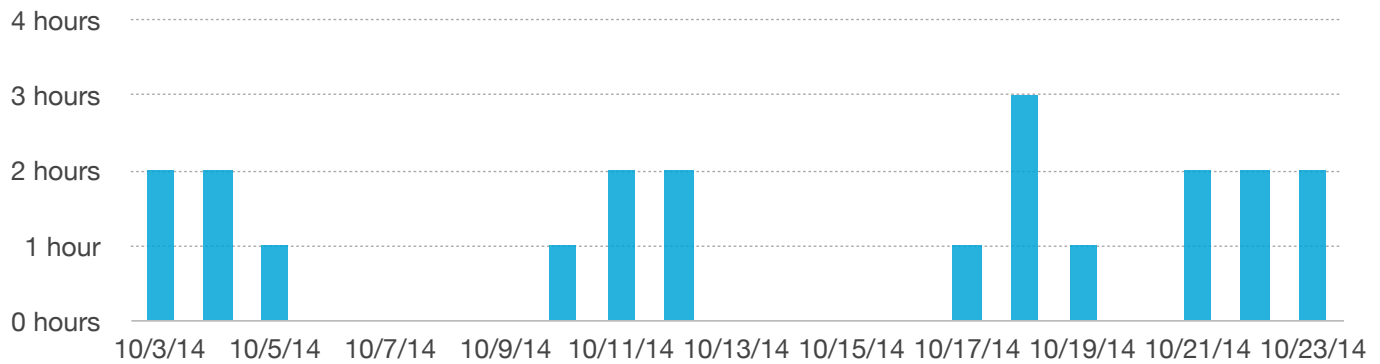

24 hours

Sit to Stand

DATE	TIME START	TIME END	HOURS
10/2/14	1pm	2pm	1 hour
10/3/14	8pm	10pm	2 hours
10/4/14			0 hours
10/5/14			0 hours
10/6/14			0 hours
10/7/14			0 hours
10/8/14	5pm	7pm	2 hours
10/9/14	12pm	2pm	2 hours
10/10/14	2pm	4pm	2 hours
10/11/14			0 hours
10/12/14			0 hours
10/13/14	10pm	2am	4 hours
10/14/14	12pm	2pm	2 hours
10/15/14	8pm	12pm	4 hours
10/16/14	1am	5am	5 hours

Animation 3 LogBook

Freddy Bauer

PoseBook

Due: 9/4/14

TIME TABLE

AVERAGE TIME PER DAY

1 hour

TOTAL TIME

21 hours

PoseBook

DATE	TIME START	TIME END	HOURS
10/3/14	11am	1pm	2 hours
10/4/14	3pm	5pm	2 hours
10/5/14	4pm	5pm	1 hour
10/6/14			0 hours
10/7/14			0 hours
10/8/14			0 hours
10/9/14			0 hours
10/10/14	12pm	1pm	1 hour
10/11/14	2pm	4pm	2 hours
10/12/14	3pm	5pm	2 hours
10/13/14			0 hours
10/14/14			0 hours
10/15/14			0 hours
10/16/14			0 hours
10/17/14	11am	12pm	1 hour
10/18/14	1pm	4pm	3 hours
10/19/14	12pm	1pm	1 hour
10/20/14			0 hours
10/21/14	10am	12pm	2 hours
10/22/14	11am	1pm	2 hours
10/23/14	12am	2am	2 hours